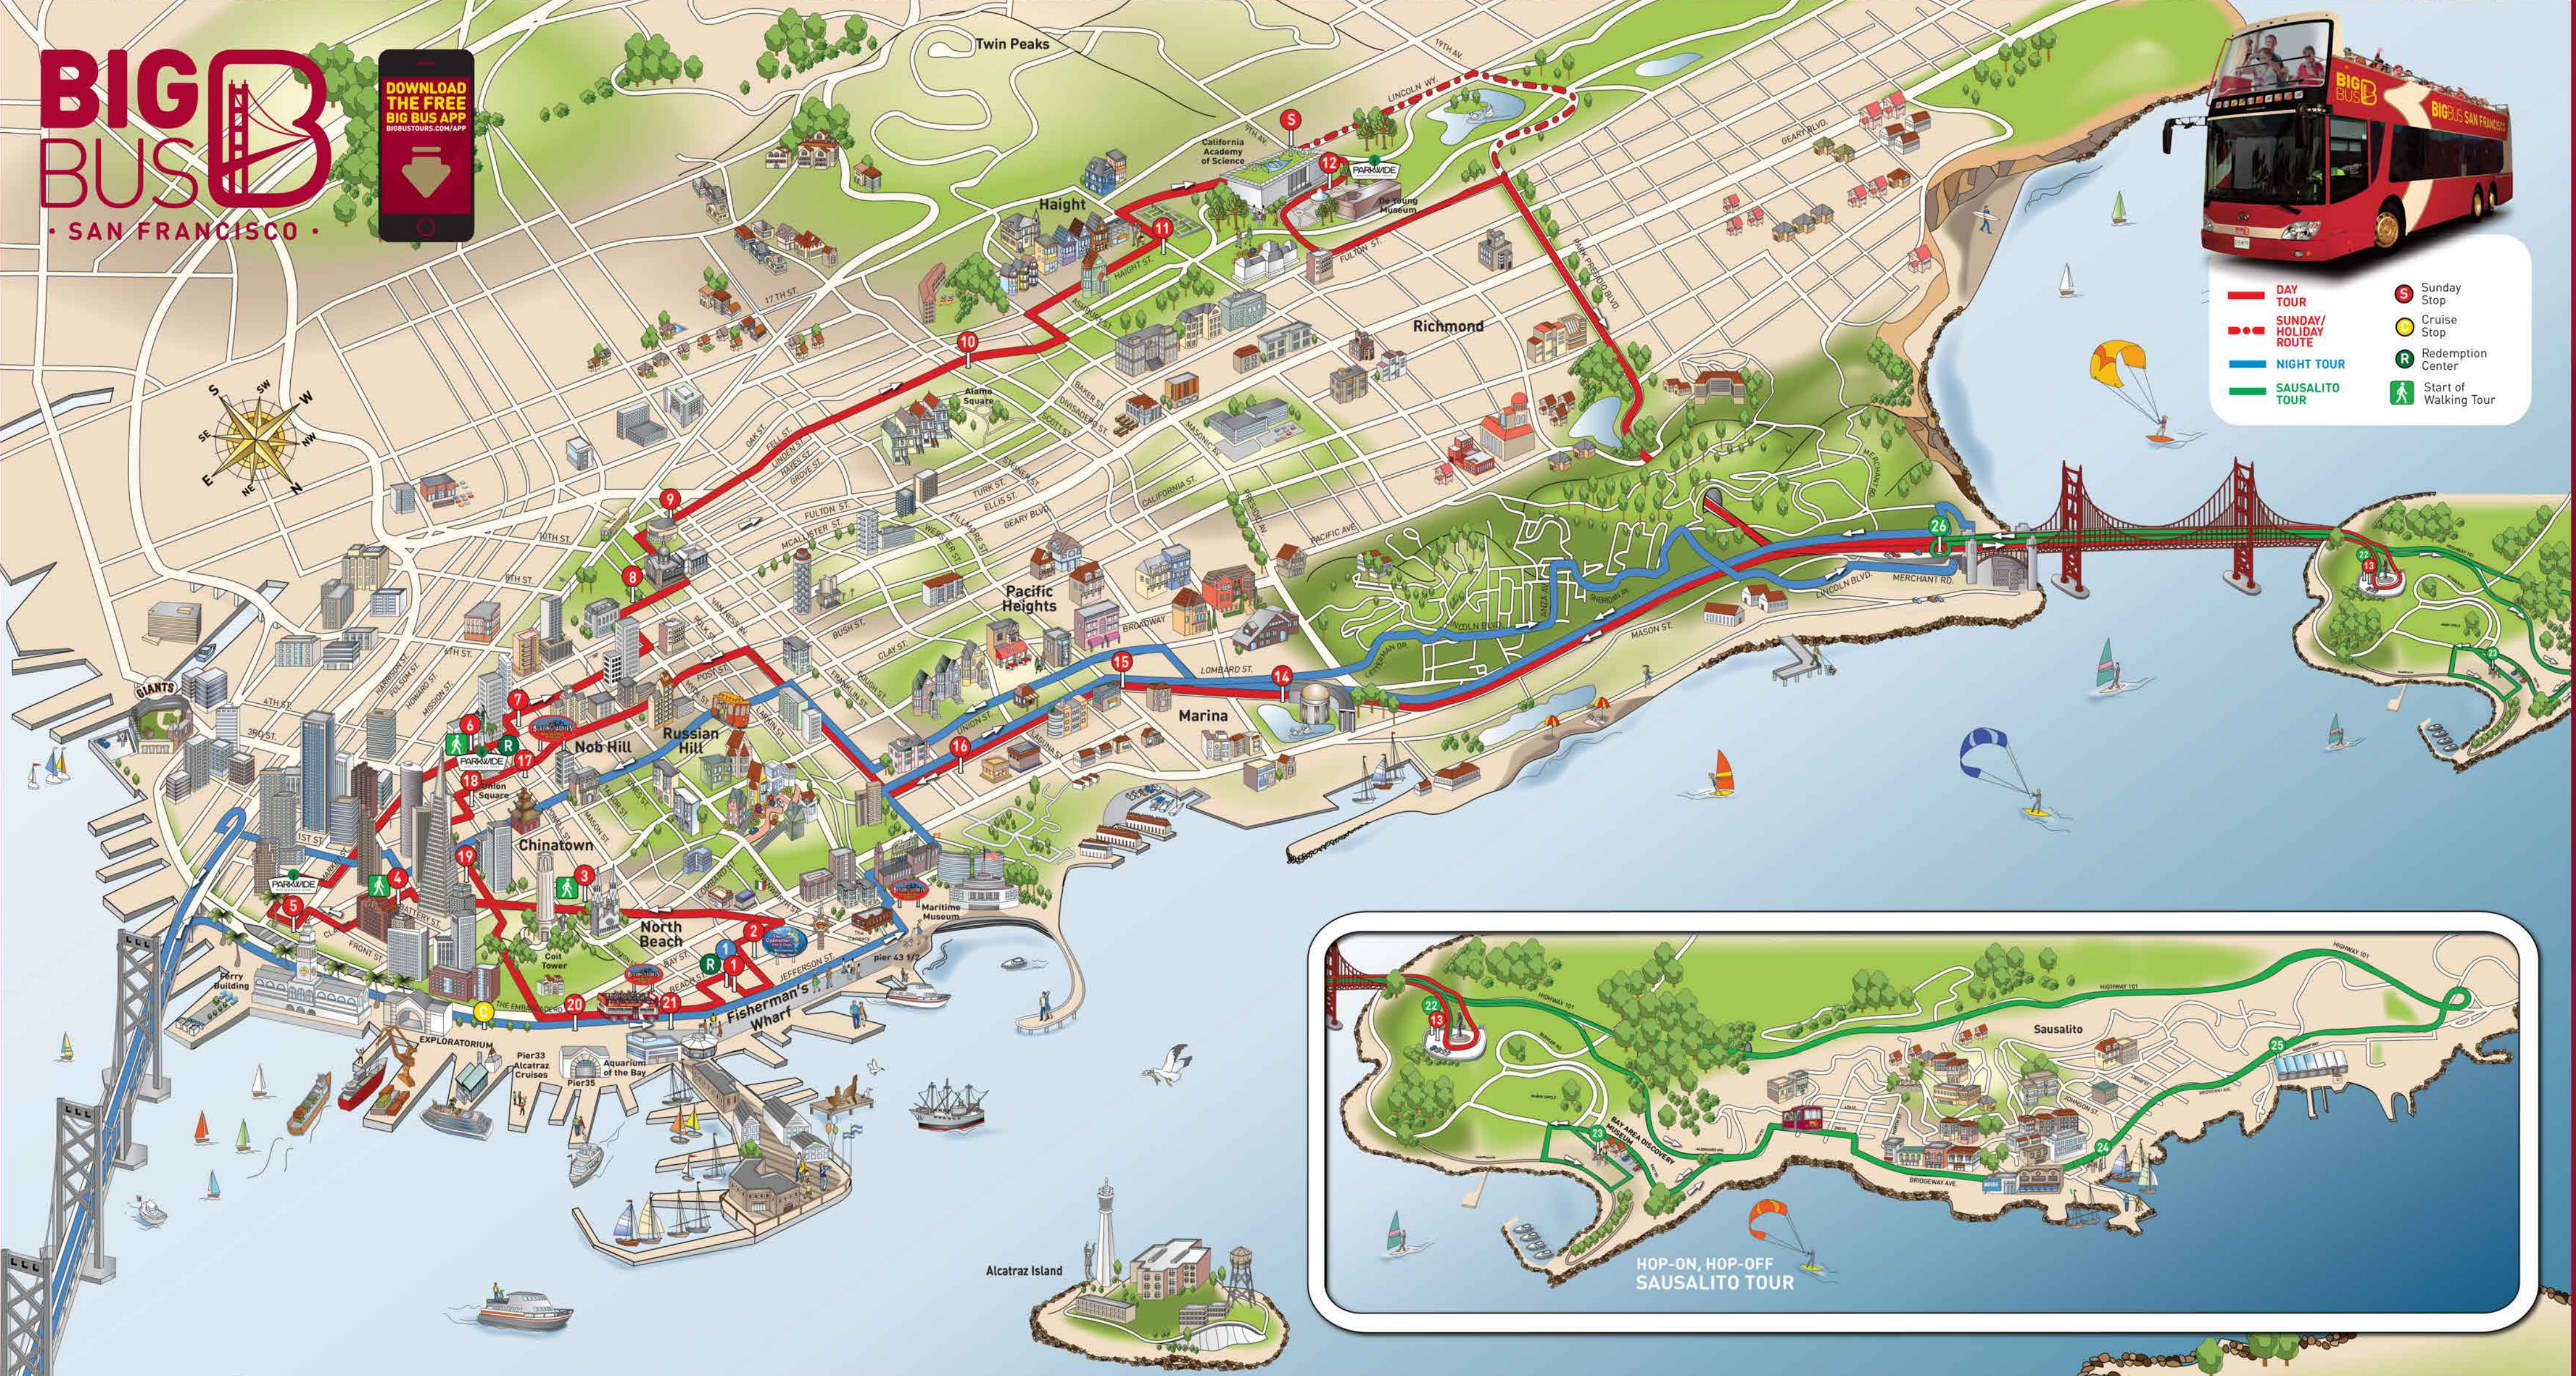

TOUR ROUTES: DAY TOUR - LIVE ENGLISH COMMENTARY OR CHOICE OF COMMENTARY IN A CHOICE OF 10 LANGUAGES, BUSES EVERY 10 TO 20 MINUTES

Stop Number	Stop Name	First Bus	Stop Number	Stop Name	First Bus	Stop Number	Stop Name	First Bus
1	SAN FRANCISCO VISITOR CENTER On Mason Street at corner of Jefferson Street	09:00	R	REDEMPTION CENTER Union Square on Powell between Post and Geary at Parkwide Tours		S	GOLDEN GATE PARK Sunday and Holiday Only, On 9th Avenue at Lincoln Way	
2	HOLIDAY INN FISHERMAN'S WHARF North side of North Point between Jones and Columbus	09:03	8	CIVIC CENTER On Fulton St. between Larkin and Hyde, next to Asian Art Museum	09:08	13	NORTH VISTA POINT/ GOLDEN GATE BRIDGE Vista Point North, Main Parking	09:50
3	WASHINGTON SQUARE/NORTH BEACH On Columbus Street at corner of Union Street	09:09	9	SAN FRANCISCO JAZZ CENTRE On Fell at Corner of Franklin Street	09:15	14	PALACE OF FINE ARTS On Richardson Avenue at corner of Francisco Street	10:00
4	EMBARCADERO CENTER On Clay Street at corner of Battery Street	09:15	10	ALAMO SQUARE On Fell Street at the corner of Pierce St.	09:20	15	MARINA/COW HOLLOW On Lombard Street at corner of Fillmore Street	10:04
5	FERRY BUILDING On Market Street, 1 Market Street between Stewart and Spear	09:17	11	HAIGHT ASHBURY On Haight Street at corner of Shrader Street, opposite Cha Cha Cha	09:25	16	LOMBARD STREET On Lombard Street at corner of Gough Street, Buena Vista Hotel	10:07
6	UNION SQUARE SOUTH On Geary Street at corner of Powell Street, opposite Macy's	09:00	12	GOLDEN GATE PARK Outside California Academy of Sciences	09:33	17	UNION SQUARE NORTH On Post Street at the corner of Powell Street, outside the Westin St. Francis Hotel	09:00 09:45 10:15
7	HILTON HOTEL On Mason Street at corner of Ellis Street	09:02				18	CHINATOWN GATE On Grant Street at corner of Bush Street, outside the Triton Hotel	09:05 09:50 10:20
						19	PORTSMOUTH SQUARE/CHINATOWN The Embarcadero, outside of the entrance to the Hilton Financial	09:07 09:57 10:27
						20	PIER 35/CRUISE TERMINAL The Embarcadero, outside of the entrance to Pier 35	08:45 09:15
						21	PIER 39 The Embarcadero, outside of entrance to Pier 39	08:45 09:15
						22	SAUSALITO START AND END STOP Vista Point North	10:15
						23	HORSESHOE BAY Discovery Museum, Cavallo Point Lodge	10:20
						24	DOWNTOWN SAUSALITO Humbolt Ave/Harbor Shop	10:30
						25	BAY MODEL FREE Audio Tour	10:50
						26	GOLDEN GATE BRIDGE SOUTH Vista Point South, Main Parking	11:15

HOP-ON, HOP-OFF AT ANY OF THESE STOPS. Please look after your ticket - if you lose it, you lose your ride. All Routes are subject to change or cancellation due to events beyond our control.

PANORAMIC NIGHT TOUR

Stop Number	Stop Name	First Bus
1	NIGHT TOUR START & END STOP On Mason Street at corner of Jefferson Street	6:30PM 7:00PM 17:30PM APRIL-OCT
2	TREASURE ISLAND	

SAUSALITO TOUR